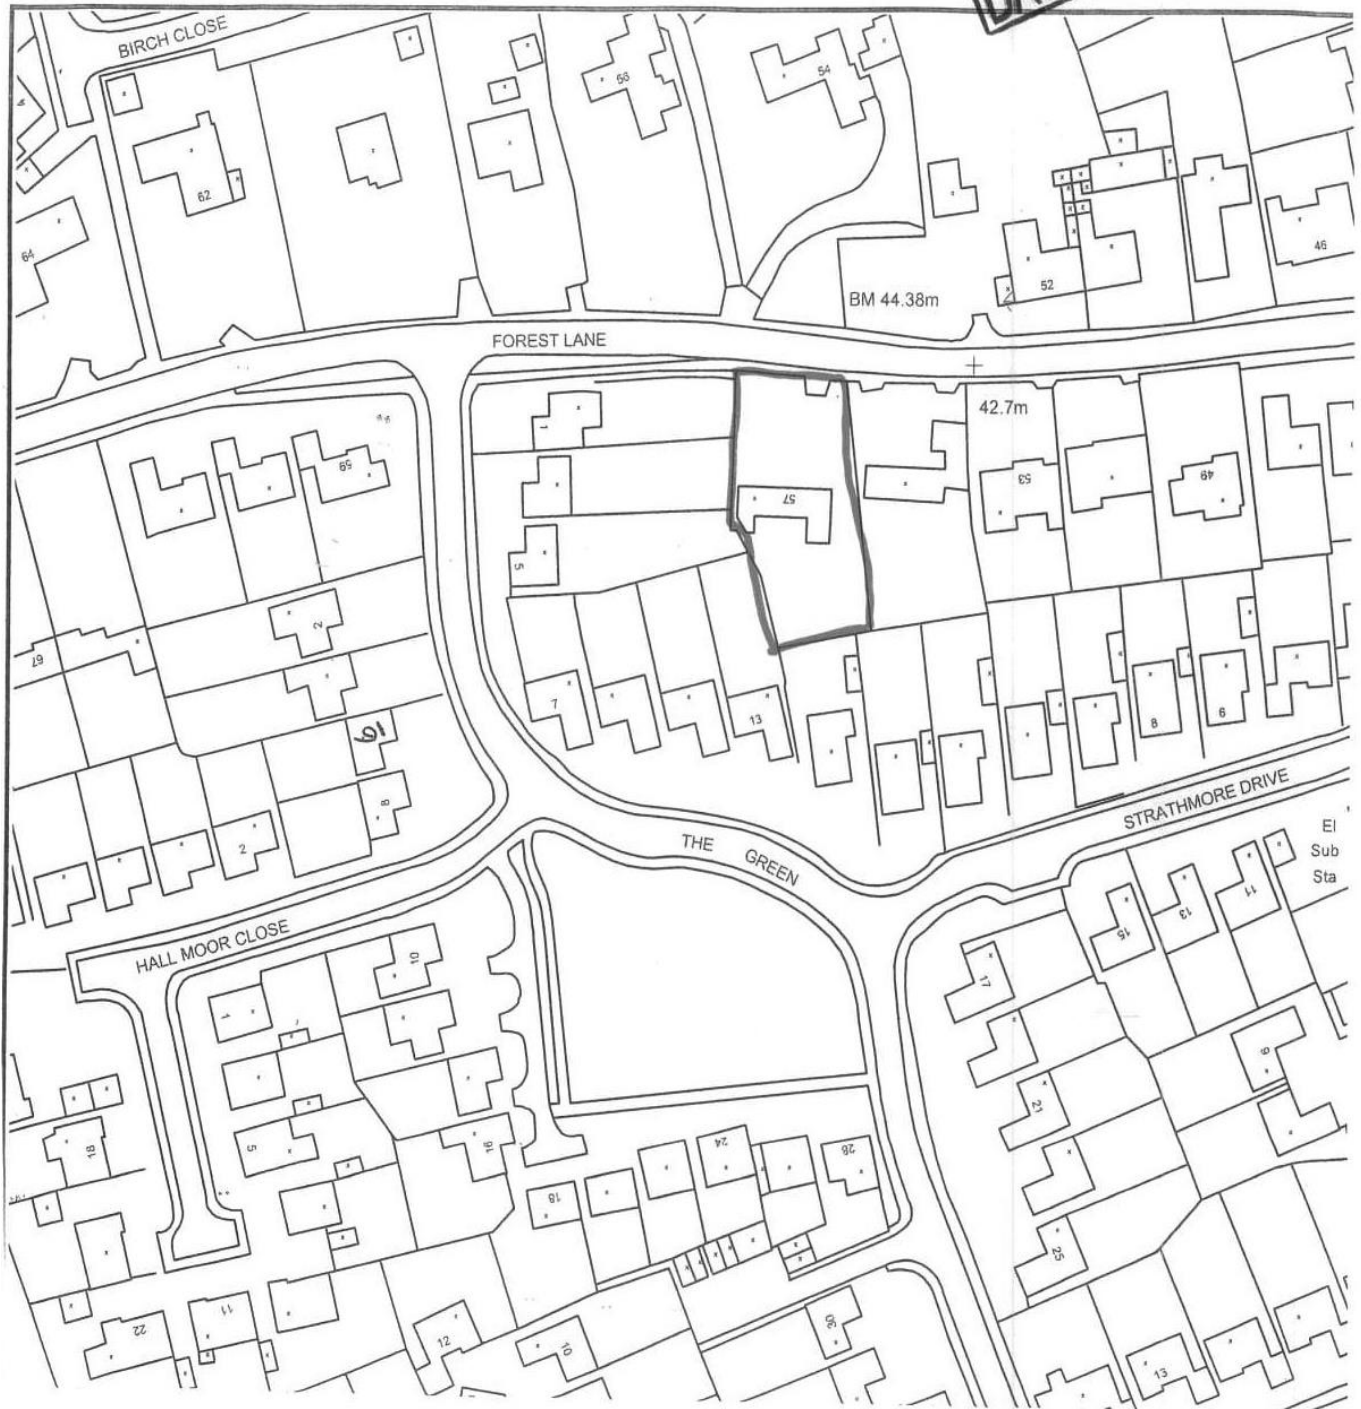

07/0281/---

STOCKTON BOROUGH COUNCIL
PLANNING
18 JAN 2007
DATE RECEIVED

PROPOSED EXTENSION TO 57 FOREST LANE

KIRKLEVIN CTN

Mr & Mrs M. MURDO.

1:1250.

SBC 0001

March 05

© Crown copyright Stockton-on-Tees Borough Council 100023297, 2007

Address finder

Scale 1:500

 Borough of Stockton-On-Tees

 Denotes two storey element.

Printed on 28/02/2007
 Email: GIS@stockton.gov.uk

For internal use only. Disclaimer: This map is believed to be correct. However SBC cannot be held responsible for any errors or omissions.