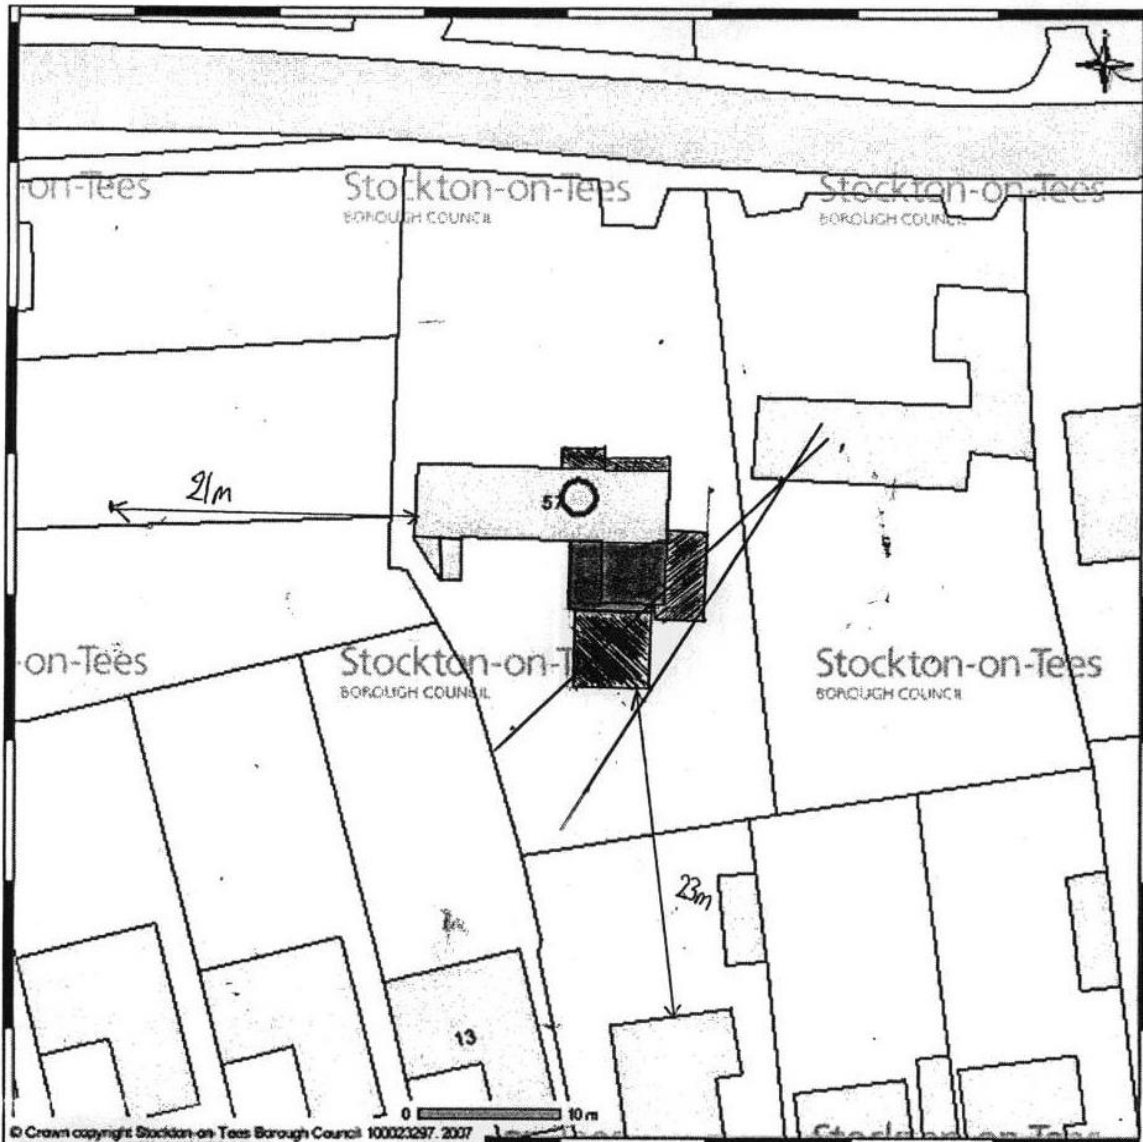

07/0281/---

STOCKTON BOROUGH COUNCIL
PLANNING
18 JAN 2007
DATE RECEIVED

PROPOSED EXTENSION TO 57 FOREST LANE

KIRKLEVIN CTN

Mr & Mrs M. MURDO.

1:1250.

SBC 0001

March 05

© Crown copyright Stockton-on-Tees Borough Council 100023297, 2007

Address finder

Scale 1:500

 Borough of Stockton-On-Tees

 Denotes two storey element.

Printed on 28/02/2007
 Email: GIS@stockton.gov.uk

For internal use only. Disclaimer: This map is believed to be correct. However SBC cannot be held responsible for any errors or omissions.